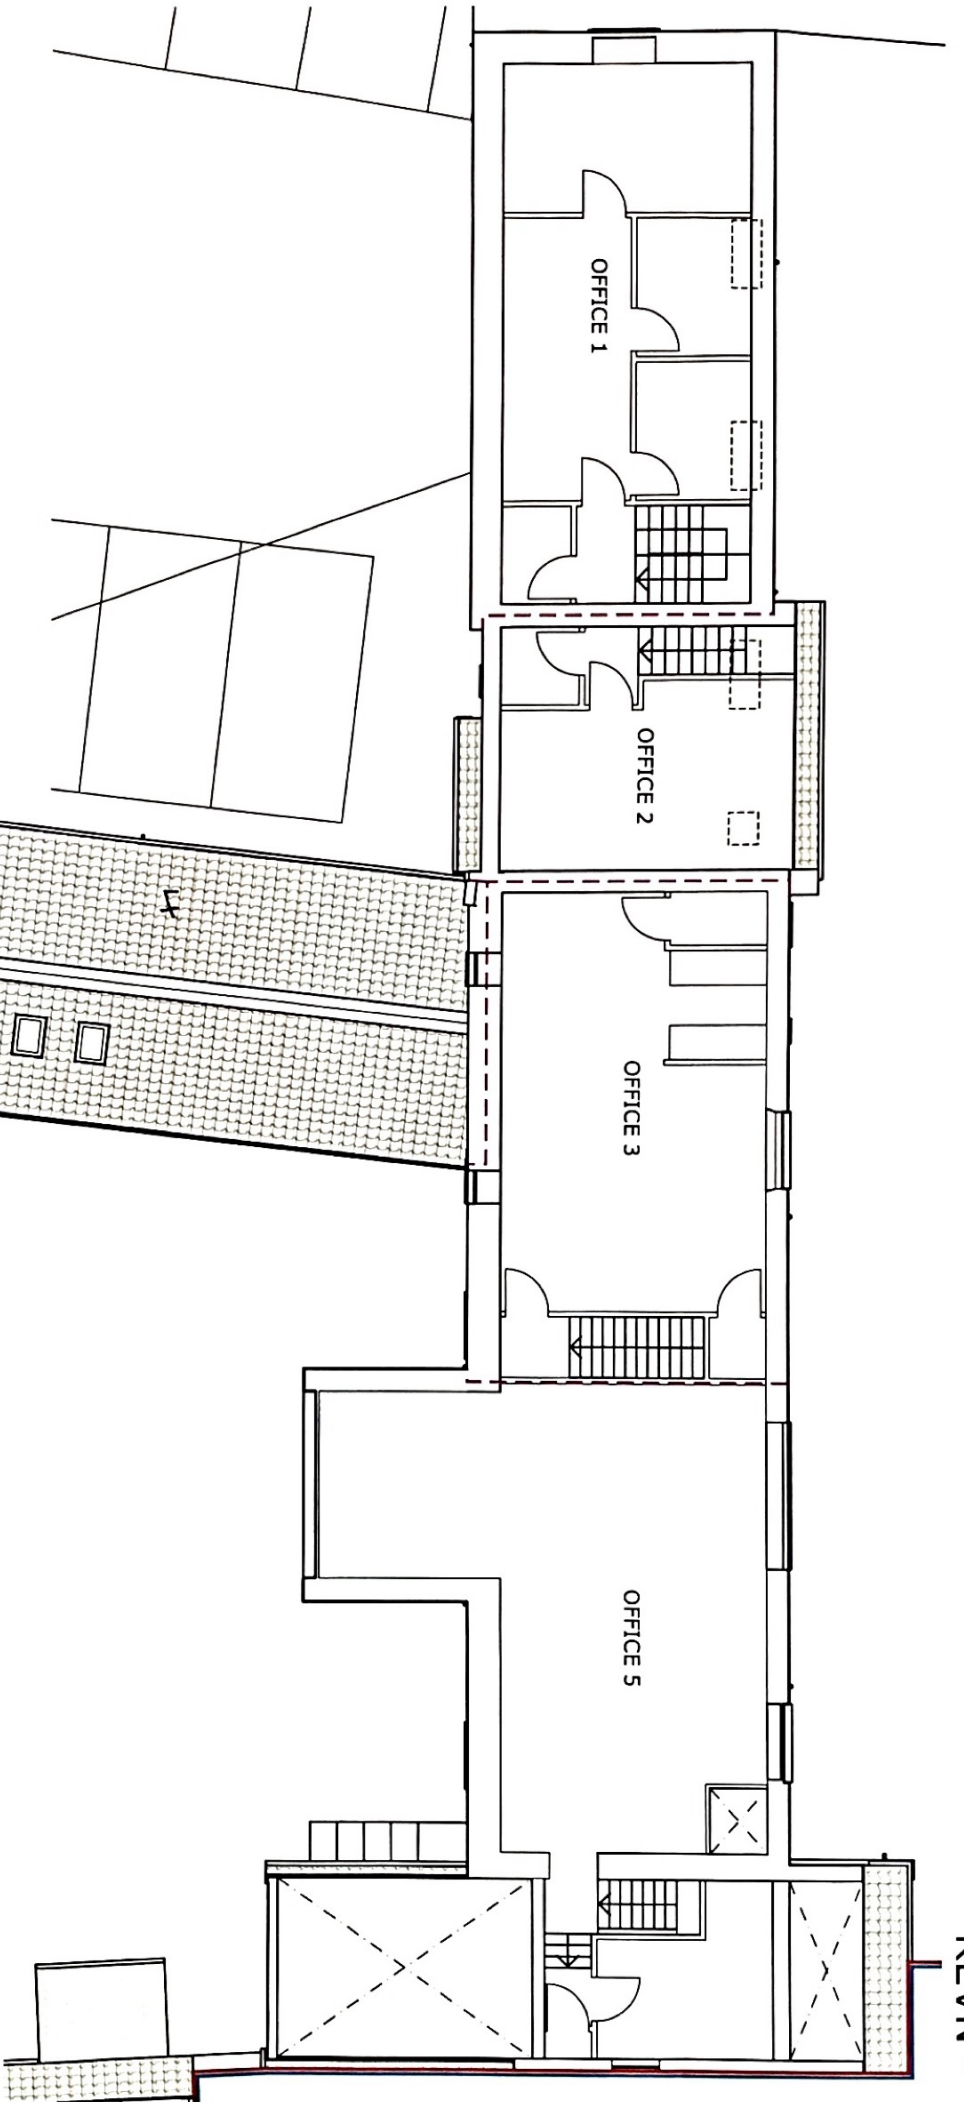

mlg architects	
description	MLGA limited Oneil House Ridgeway's Pitch GL5 0BS + 01454 54004 + info@mlg.co.uk
Existing site plan	
site address	Barns at Manor Farm Aust Bristol BS35 4AT
drawing number	22/1787/100
drawing revision number	-
date created	17/1/2023
scale	1:500@A3

REVN -

REVS:

Roof

Plan

REVS:

mlg architects	
description	MLGA Limited Oneal House Tudor's Pitch Bathampton Glos. G12 9DD T: 01262 565654 • info@mlga.co.uk
site address	Barns at Manor Farm Aust Bristol BS35 4AT
drawing number	22/1787/700
drawing revision number	-
date created	17/1/2023
scale	1:100 @A3