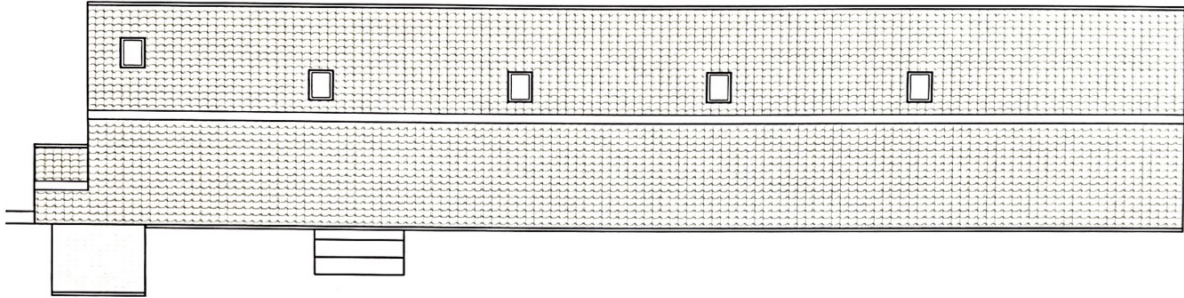

mlg architects	
description	MLGA limited Oneil House Ridgeway's Pitch GL5 0BS + 01454 54004 + info@mlg.co.uk
Existing site plan	
site address	Barns at Manor Farm Aust Bristol BS35 4AT
drawing number	22/1787/100
drawing revision number	-
date created	17/1/2023
scale	1:500@A3

REVN -

REVS:

Roof

Plan

REVS:

mlg architects	
description	MLGA Limited Oneal House Tudor's Pitch Bathampton Glos. G12 9DD T: 01262 565654 • info@mlga.co.uk
site address	Barns at Manor Farm Aust Bristol BS35 4AT
drawing number	22/1787/700
drawing revision number	-
date created	17/1/2023
scale	1:100 @A3