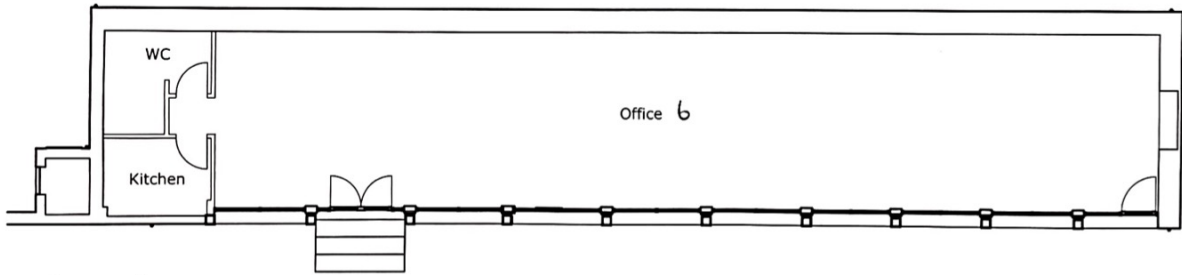

mlg architects	
description	MLGA limited Oneil House Ridgeway's Pitch GL5 0BS + 01454 54004 + info@mlg.co.uk
Existing site plan	
site address	Barns at Manor Farm Aust Bristol BS35 4AT
drawing number	22/1787/100
drawing revision number	-
date created	17/1/2023
scale	1:500@A3

REVN -

REVS:

Roof

Plan

REVS:

mlg architects	
description	MLGA Limited Oneal House Tudor's Pitch Bathampton Glos. G12 9DD T: 01262 565654 • info@mlga.co.uk
site address	Barns at Manor Farm Aust Bristol BS35 4AT
drawing number	22/1787/700
drawing revision number	-
date created	17/1/2023
scale	1:100 @A3